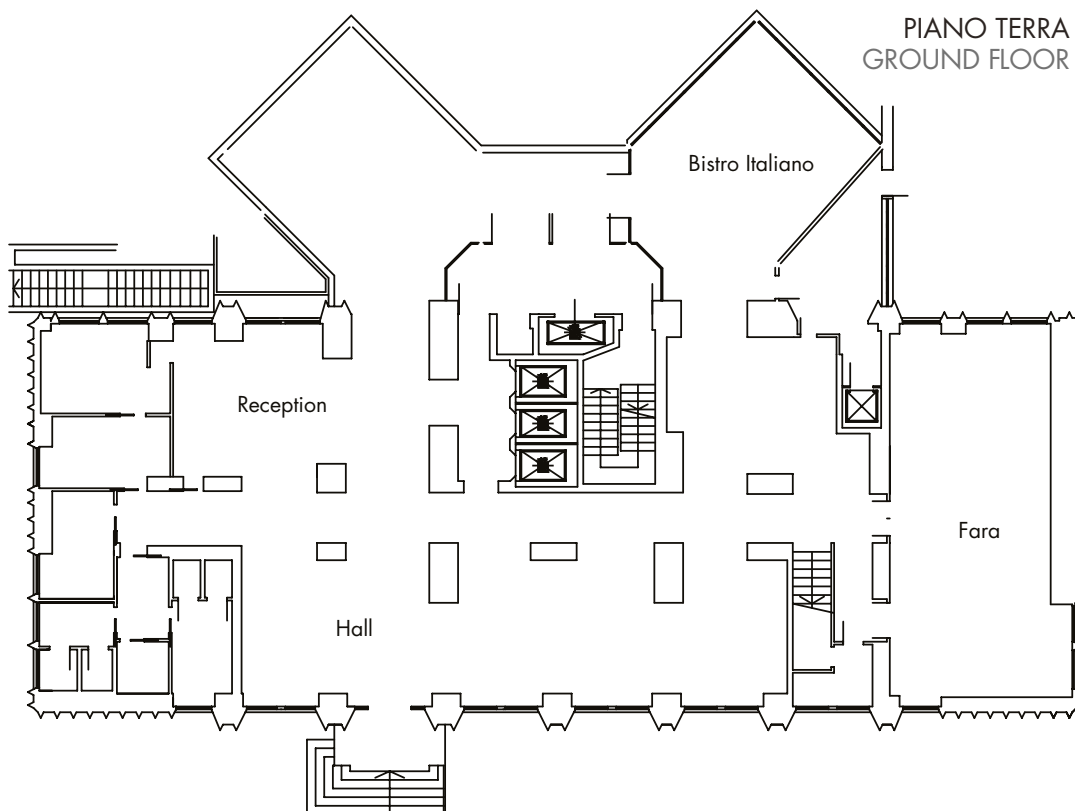

PIANO TERRA
GROUND FLOOR

Attrezzature standard gratuite:
Free standard meeting equipment:

Lavagna a fogli mobili
Flip Chart
Schermo
Screen
Blocco note e penna
Stationary
Hospitality desk
Hospitality desk
Schermo gigante a scomparsa
(3x2 mt) nelle sale Fara e Pirelli
Ceiling Recessed Projection
Screen (3x2 mt) in Fara and
Pirelli meeting rooms
Videoproiettore da soffitto
collegabile a PC con grande
schermo nelle sale Fara e Pirelli
Overhead projector in Fara
and Pirelli meeting rooms
TV 50"
collegabile a PC nelle sale Filzi
e Gioia
50" TV
with PC connection in Filzi and
Gioia meeting rooms

Servizi su richiesta:

Service on request:

Referente congressuale in loco
Meeting specialist on site
Servizio segreteria
Secretary service
Servizio hostess
Hostesses
Traduzione simultanea
Simultaneous translation
Business centre
Business centre
Servizi fotografici
Photo service
Allestimenti floreali
Flower decorations
Assistenza Tecnica
Technical Assistance

Attrezzature su richiesta:

Meeting equipment on request:

Videoconferenza
Videoconference
Puntatore laser
Laser Marker
Proiezione diapositive
Slide projector
Registrazione audio
Audio recording