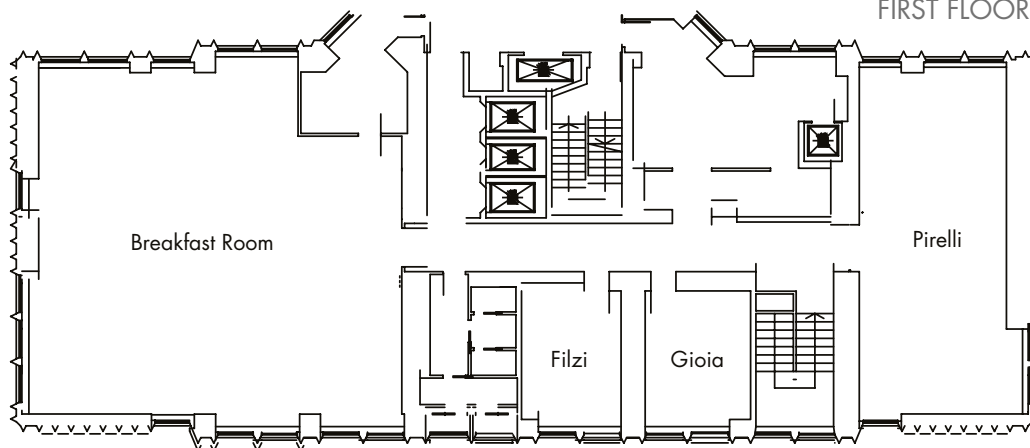

PRIMO PIANO
FIRST FLOOR

	Teatro Theatre	Scuola Classroom	Tavolo a U U shape	Tavolo unico Board room	Banchetti Banquets	Cocktail Cocktail	Dimensioni Dimensions	Altezza Height	m² m²	Porte Doors	Luce Light

UNAHOTELS Century Milano

Pirelli	42	40	34	38			11,9x5,5	2,7	60	1,4x2,1	✓
Fara	42	40	34	38			11,9x5,6	2,7	60	1,4x2,1-0,9x2,1	✓
Filzi			12	12			3,4x4,7	2,7	18	0,9x2,1	✓
Gioia			12	12			3,7x4,7	2,7	19	0,9x2,1	✓
Breakfast Room					90	120	12,9x12,3	2,7	162	1,4x2,1	✓
Bistro Italiano					32		8,2x6	2,4	52		✓