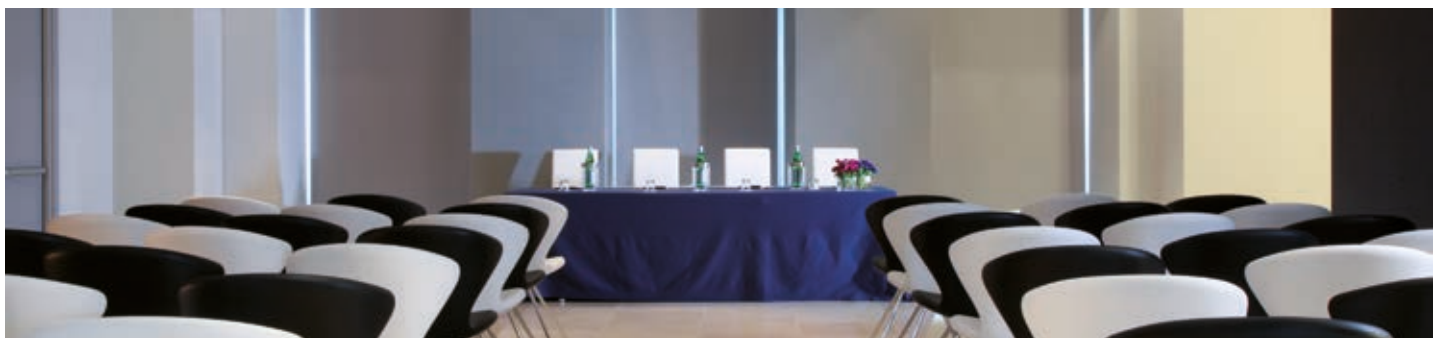

The UNAHOTELS Il Molino Benevento is the result of a masterly restoration of an historic mill building and it is an ideal place for business and leisure travellers. A few steps away from the Cathedral and Roman amphitheatre the hotel is surrounded by peaceful gardens and features 46 elegant modern rooms, a restaurant, bar, conference rooms, wine bar and a large car park.

THE ROOMS

46 comfortable rooms, of which 12 are either junior suites or suites. Hydro massage bath in the suites.

RESTAURANTS & BAR

The Restaurant Le Macine offers a skilful combination of the flavours of international cuisine and the distinctive features of the rural tradition. The "à la carte" menu changes periodically with the seasons and offers fresh ingredients presented in delicious recipes selected by the Chef.

KEY FEATURES

- Gourmet restaurant and outstanding wine cellar.
- Ideal starting-point for visiting the city of Benevento and the surrounding area.
- Free Wi-Fi internet connection and parking.

GOOD TO KNOW

- Opened in February 2011, the UNAHOTELS Il Molino Benevento was created from the restored and converted former Rummo pasta mill.
- Periodic events are organized to suit the latest trends in the tourist market, such as contemporary art exhibitions and high gastronomy events.
- "Pillowow" the choice of the preferred pillow.

Capodichino (NAP) - 90 km
Capodichino (NAP) - 90 km

1,5 km
1,5 km

Benevento - 3 km
Benevento - 3 km

A16 Napoli-Bari uscita Benevento - 3,5 km
A16 Napoli-Bari exit Benevento - 3,5 km