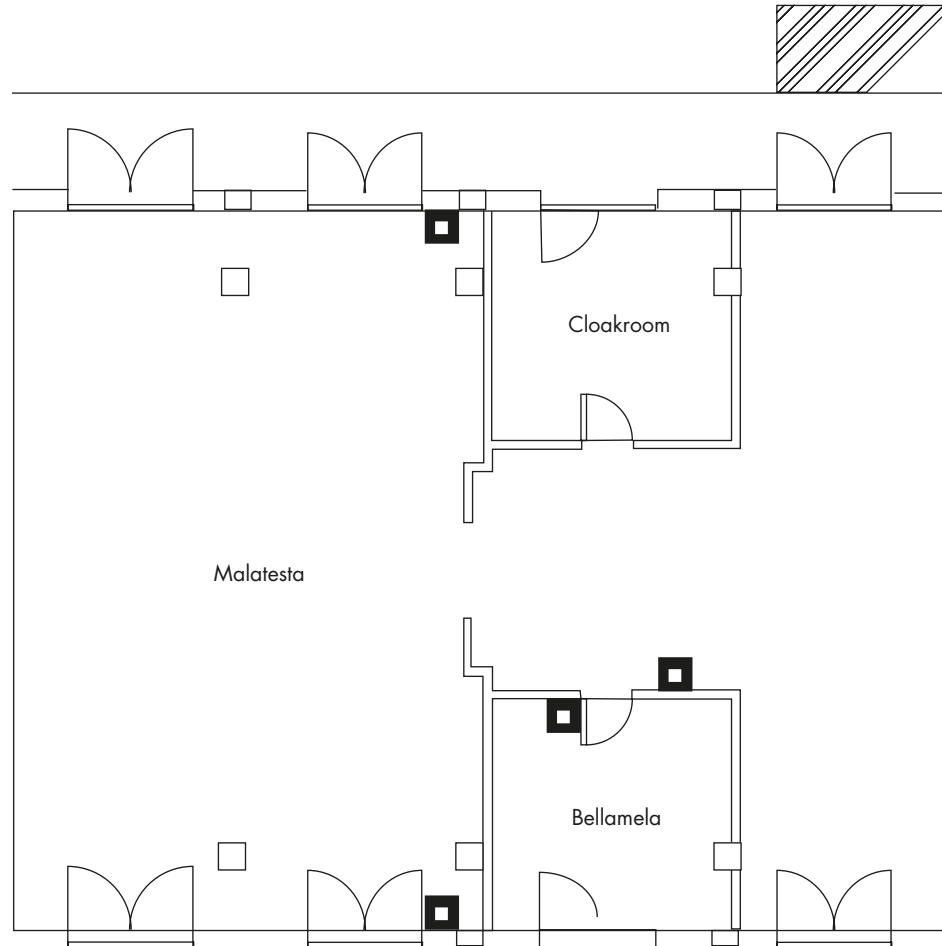

PIANO TERRA
GROUND FLOOR

Attrezzature standard gratuite:
Free standard meeting equipment:

Lavagna a fogli mobili
Flip Chart
Schermo
Screen
Blocco note e penna
Stationary
Hospitality desk
Hospitality desk

Servizi su richiesta:
Service on request:

Referente congressuale in loco
Meeting specialist on site
Servizio segreteria
Secretary service
Servizio hostess
Hostesses
Traduzione simultanea
Simultaneous translation
Business centre
Business centre
Servizi fotografici
Photo service
Allestimenti floreali
Flower decorations
Assistenza Tecnica
Technical Assistance

Attrezzature su richiesta:
Meeting equipment on request:

Videobeam
(videoproiettore collegabile
a PC con grande schermo)
LCD projector
Videoconferenza
Videoconference
Puntatore laser
Laser Marker
Schermo gigante
(a partire da 2x2 mt)
Wide screen
Proiezione diapositive
Slide projector
Registrazione audio
Audio recording

Teatro Theatre	Scuola Classroom	Tavolo a U U shape	Tavolo unico Board room	Banchetti Banquets	Cocktail Cocktail	Dimensioni Dimensions	Altezza Height	m² m²	Porte Doors	Luce Light

UNAWAY Hotel Cesena Nord

Sala Malatesta
Sala Bellamela

60

24

24

18
8

12x8
4x3

3,1
3,1

96
12

1
1

✓
✓