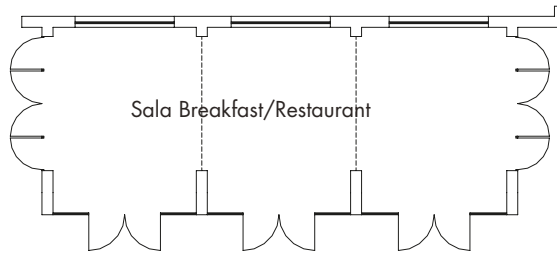

Spiaggia - 2 km
Beach - 2 km

PIANO TERRA
GROUND FLOOR

PIANO INTERRATO
UNDERGROUND FLOOR

Attrezzature standard gratuite:
Free standard meeting equipment:

Lavagna a fogli mobili
Flip Chart
Schermo
Screen
Blocco note e penna
Stationary
Hospitality desk
Hospitality desk