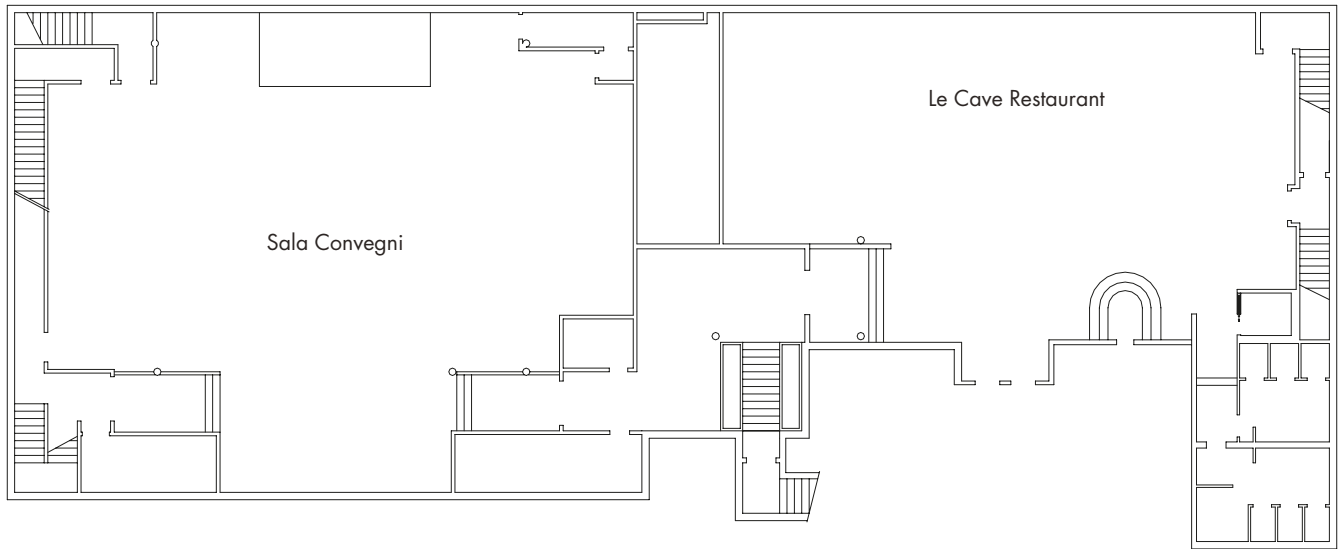

Spiaggia - 2 km
Beach - 2 km

PIANO TERRA
GROUND FLOOR

PIANO INTERRATO
UNDERGROUND FLOOR

Attrezzature standard gratuite:
Free standard meeting equipment:

Lavagna a fogli mobili
Flip Chart
Schermo
Screen
Blocco note e penna
Stationary
Hospitality desk
Hospitality desk