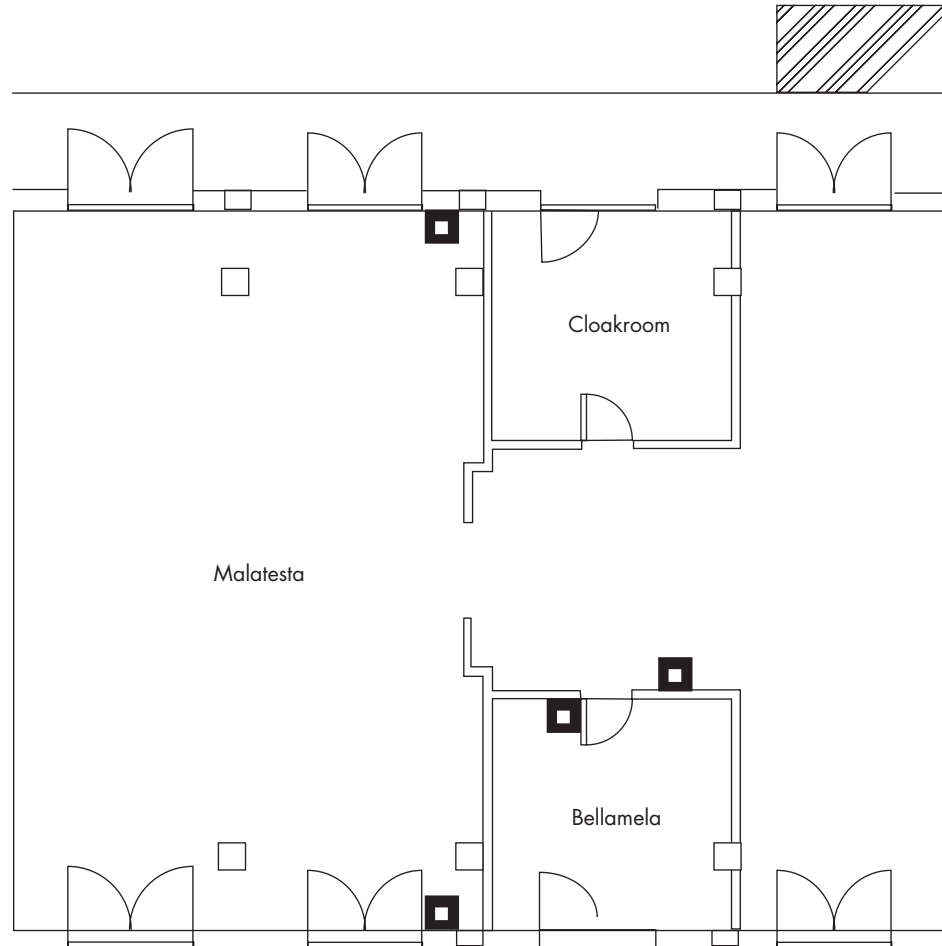

PIANO TERRA
GROUND FLOOR

Attrezzature standard gratuite:
Free standard meeting equipment:

Lavagna a fogli mobili
Flip Chart
Schermo
Screen
Blocco note e penna
Stationary
Hospitality desk
Hospitality desk

Servizi su richiesta:
Service on request:

Referente congressuale in loco
Meeting specialist on site
Servizio segreteria
Secretary service
Servizio hostess
Hostesses
Traduzione simultanea
Simultaneous translation
Business centre
Business centre
Servizi fotografici
Photo service
Allestimenti floreali
Flower decorations
Assistenza Tecnica
Technical Assistance

Attrezzature su richiesta:
Meeting equipment on request:

Videobeam
(videoproiettore collegabile
a PC con grande schermo)
LCD projector
Videoconferenza
Videoconference
Puntatore laser
Laser Marker
Schermo gigante
(a partire da 2x2 mt)
Wide screen
Proiezione diapositive
Slide projector
Registrazione audio
Audio recording

Teatro Theatre	Scuola Classroom	Tavolo a U U shape	Tavolo unico Board room	Banchetti Banquets	Cocktail Cocktail	Dimensioni Dimensions	Altezza Height	m² m²	Porte Doors	Luce Light

UNAWAY Hotel Cesena Nord

Sala Malatesta
Sala Bellamela

60

24

24

18
8

12x8
4x3

3,1
3,1

96
12

1
1

✓
✓