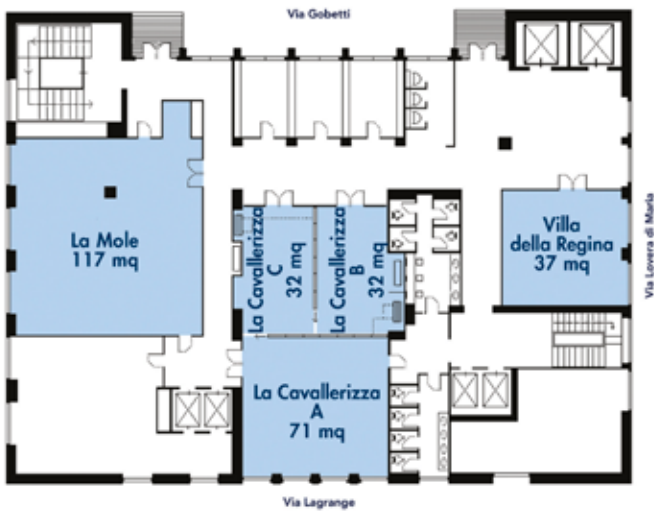

USEFUL INFO

- 3 Meeting, Conference and Event rooms with 6-metre high ceilings
- Brunch del Principi on Saturdays and Sundays
- Parking and valet service
- All rooms have parquet flooring

Torino Caselle (TRN) - 16 km

Centro città - 350 mt
City centre - 350 mt

Torino Porta Nuova - 450 mt
Stazione Porta Susa - 2,6 km

SALE | PIANO A

SALE | PIANO B

**CENTRO CONGRESSI
BUSINESS CENTER**

- 6 sale riunioni
6 meeting rooms
- Sala plenaria fino a 250 posti
Plenary meeting room for up to 250 people
- Sala banchetti fino a 200 posti
Banqueting hall for up to 200 people
- Sale con parquet
Rooms with parquet flooring
- 3 sale con soffitto di 6 metri
3 rooms with 6-metre high ceilings
- Aree espositive
Exhibition areas