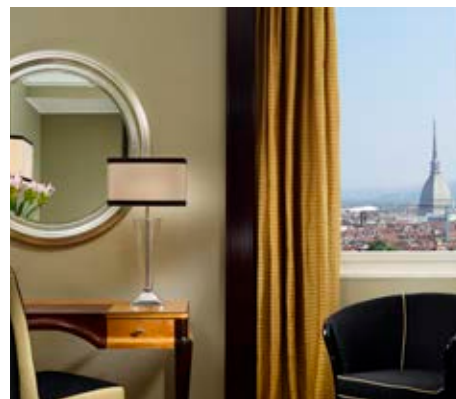

THE ROOMS

100 elegantly furnished rooms in various categories, including a Presidential Suite ideal that is also perfect for small-scale events, such as lunches or private dinner parties. Many of the rooms have a panoramic view of the Mole Antonelliana and the city of Turin.

RESTAURANTS

The "Casa Savoia" Restaurant serves exquisitely sophisticated cuisine, with a wide selection of local, Italian and international dishes. The "Salotto dei Principi" Bar serves cocktails, canapés and delicious bites to eat and features an outside area that faces the city.

SPORT & WELLNESS

The exclusive wellness centre - decorated with fine mosaics - has a relaxation pool with water jets, multisensory showers, Kneipp treatment, steam room, Finnish sauna, and relaxation room. Personalised wellness treatments are available on request. Fitness centre with modern equipment.

HIGHLIGHTS

- Just a five-minute walk from the Porta Nuova railway station
- The Egyptian Museum and Mole Antonelliana are just a short stroll away
- Salone delle Feste, with a private entrance, ideal for gala dinners and events
- 6 meeting/conference/events halls with natural light
- Free Wi-Fi

USEFUL INFO

- 3 Meeting, Conference and Event rooms with 6-metre high ceilings
- Brunch del Principi on Saturdays and Sundays
- Parking and valet service
- All rooms have parquet flooring

Torino Caselle (TRN) - 16 km

Centro città - 350 mt
City centre - 350 mt

Torino Porta Nuova - 450 mt
Stazione Porta Susa - 2,6 km