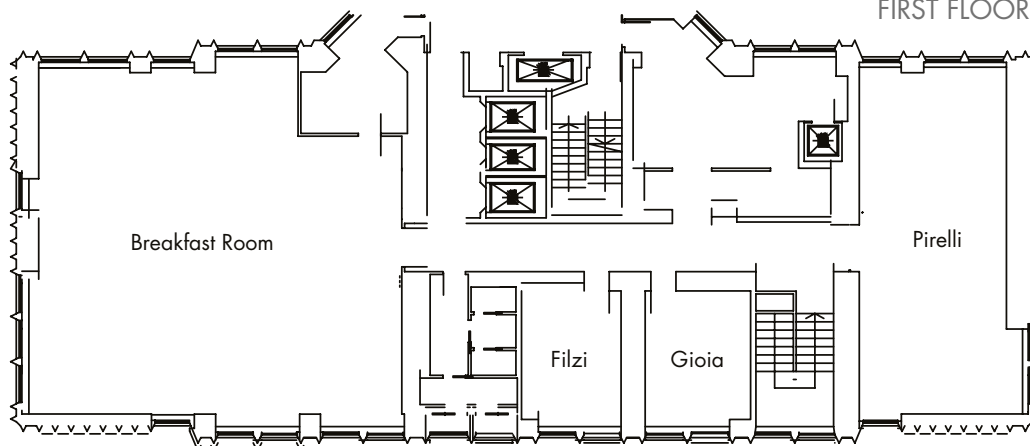

PRIMO PIANO
FIRST FLOOR

	Teatro Theatre	Scuola Classroom	Tavolo a U U shape	Tavolo unico Board room	Banchetti Banquets	Cocktail Cocktail	Dimensioni Dimensions	Altezza Height	m² m²	Porte Doors	Luce Light

UNAHOTELS Century Milano

Pirelli	42	40	34	38			11,9x5,5	2,7	60	1,4x2,1	✓
Fara	42	40	34	38			11,9x5,6	2,7	60	1,4x2,1-0,9x2,1	✓
Filzi			12	12			3,4x4,7	2,7	18	0,9x2,1	✓
Gioia			12	12			3,7x4,7	2,7	19	0,9x2,1	✓
Breakfast Room					90	120	12,9x12,3	2,7	162	1,4x2,1	✓
Bistro Italiano					32		8,2x6	2,4	52		✓