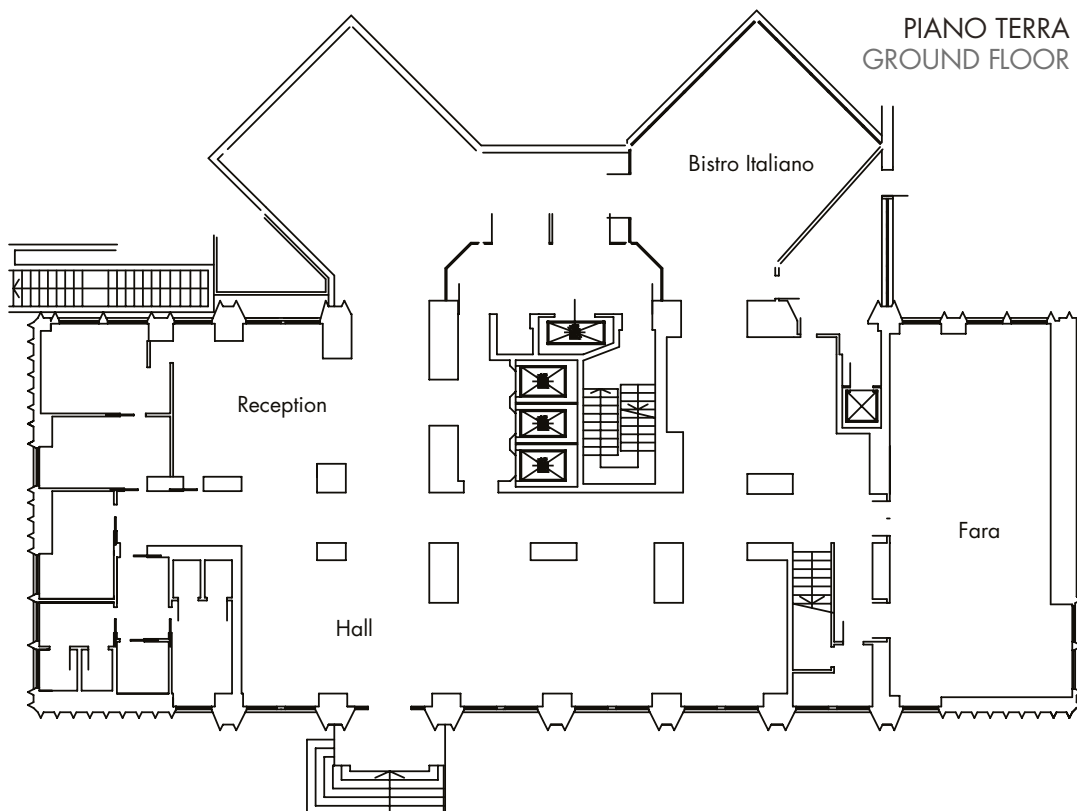

PIANO TERRA
GROUND FLOOR

Attrezzature standard gratuite:
Free standard meeting equipment:

Lavagna a fogli mobili
Flip Chart
Schermo
Screen
Blocco note e penna
Stationary
Hospitality desk
Hospitality desk
Schermo gigante a scomparsa
(3x2 mt) nelle sale Fara e Pirelli
Ceiling Recessed Projection
Screen (3x2 mt) in Fara and
Pirelli meeting rooms
Videoproiettore da soffitto
collegabile a PC con grande
schermo nelle sale Fara e Pirelli
Overhead projector in Fara
and Pirelli meeting rooms
TV 50"
collegabile a PC nelle sale Filzi
e Gioia
50" TV
with PC connection in Filzi and
Gioia meeting rooms

Servizi su richiesta:

Service on request:

Referente congressuale in loco
Meeting specialist on site
Servizio segreteria
Secretary service
Servizio hostess
Hostesses
Traduzione simultanea
Simultaneous translation
Business centre
Business centre
Servizi fotografici
Photo service
Allestimenti floreali
Flower decorations
Assistenza Tecnica
Technical Assistance

Attrezzature su richiesta:

Meeting equipment on request:

Videoconferenza
Videoconference
Puntatore laser
Laser Marker
Proiezione diapositive
Slide projector
Registrazione audio
Audio recording