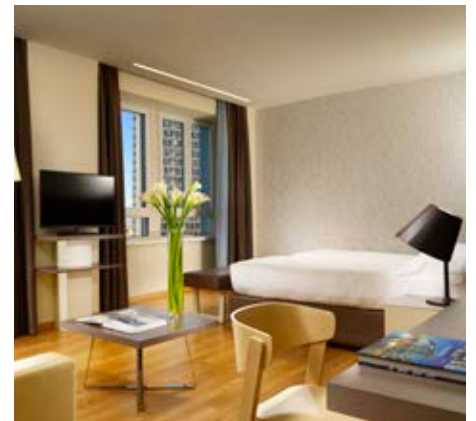

PUNTI DI FORZA

- A soli 200 metri dalla stazione di Milano Centrale, dalle principali linee della metropolitana e dai collegamenti per gli aeroporti di Milano Malpensa, Milano Linate e Bergamo Orio al Serio.
- Connessione Wi-Fi gratuita.

BUONO A SAPERSI

- Alcune camere sono dotate di attrezzature fitness.
- "Pillowow" scelta della tipologia di cuscino preferita.
- Garage convenzionato adiacente.

An ideal place for business clients, UNAHOTELS Century Milano features a spacious office-lounge in all its 144 rooms and 4 meeting rooms with natural light.

The hotel includes a bar, and a restaurant with conservatory. Nearby garage.

THE ROOMS

The 144 have a minimum surface area of 30 m² as well as a living office area. Some with double sofa bed.

RESTAURANTS

The restaurant "Bistrot Italiano" offers traditional dishes and typical regional dishes. The "à la carte" menu changes with the seasons using the first fruits in delicious recipes chosen by the Chef. Maximum capacity: 32 people.

KEY FEATURES

- Only 200 metres from the Milano Centrale train station, the main underground lines and links to Milano Malpensa, Milano Linate and Bergamo Orio al Serio airports.
- Free internet Wi-Fi.

GOOD TO KNOW

- Some rooms feature gym equipment.
- "Pillowow" the choice of the preferred pillow.
- Discounted garage beside the hotel.

(LIN) (MXP) (BGY) Air Terminal Shuttle - 200 mt
(LIN) (MXP) (BGY) Air Terminal Shuttle - 200 mt

Centro città
City centre

Milano Centrale - 200 mt
Milano Centrale - 200 mt

Centrale FS linea Verde e Gialla - 200 mt
Centrale FS Green and Yellow line - 200 mt

MiCo/Fiera Milano City - 4,9 km
MiCo/Fiera Milano City - 4,9 km