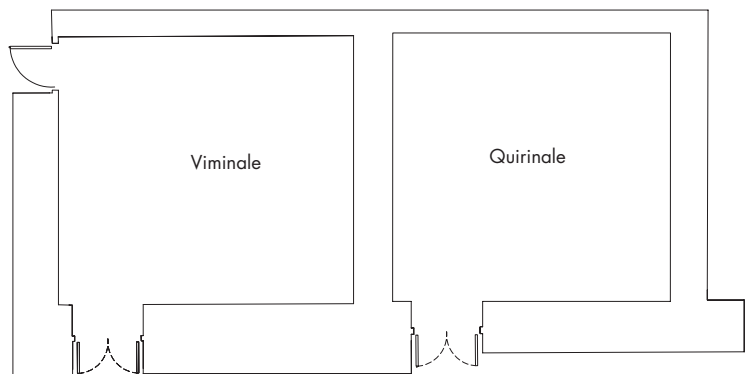

Attrezzature su richiesta:
Meeting equipment on request:

- Videobeam
- (videoproiettore collegabile a PC con grande schermo)
- LCD projector
- Videoconferenza
- Videoconference
- Puntatore laser
- Laser Marker
- Schermo gigante
- (a partire da 2x2 mt)
- Wide screen
- Proiezione diapositive
- Slide projector
- Registrazione audio
- Audio recording