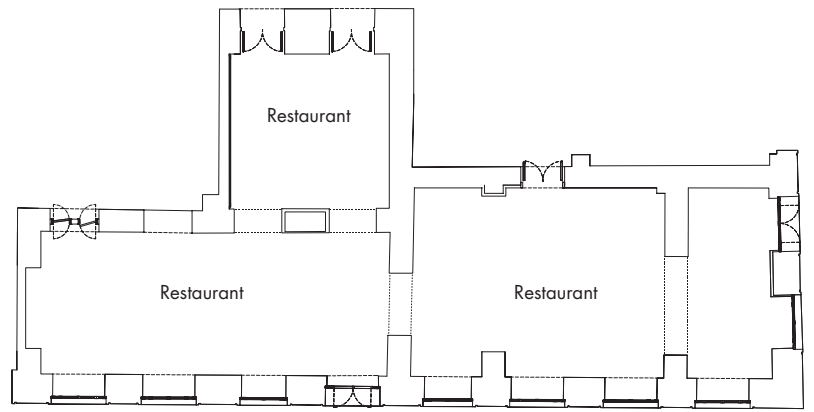

A1 MI-NA uscita Roma Est - 20 km
A1 MI-NA exit Roma Est - 20 km

Nuova Fiera di Roma - 23 km
Exhibition centre - 23 km

PIANO TERRA
GROUND FLOOR

Attrezzature standard gratuite:
Free standard meeting equipment: