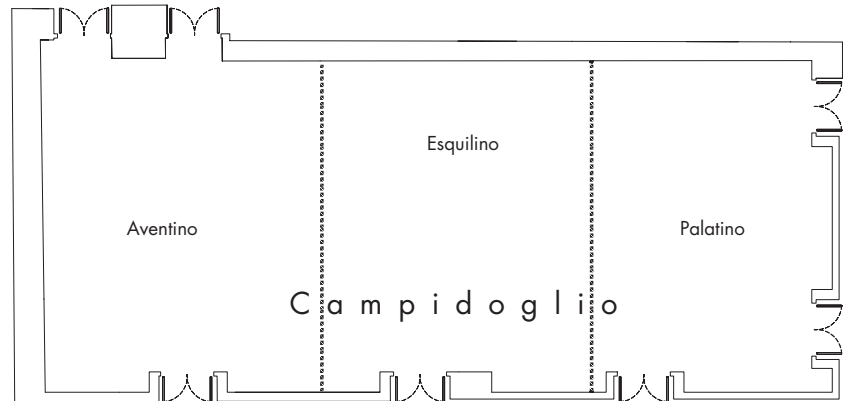

A1 MI-NA uscita Roma Est - 20 km
A1 MI-NA exit Roma Est - 20 km

Nuova Fiera di Roma - 23 km
Exhibition centre - 23 km

PIANO TERRA
GROUND FLOOR

Attrezzature standard gratuite:
Free standard meeting equipment: