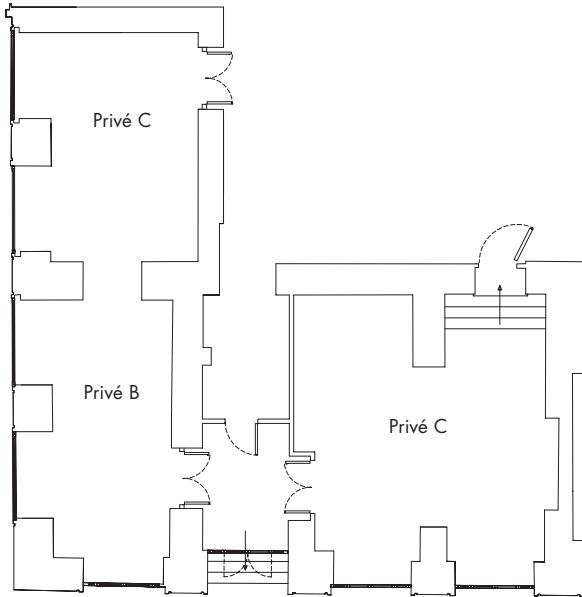

A1 MI-NA uscita Roma Est - 20 km
A1 MI-NA exit Roma Est - 20 km

Nuova Fiera di Roma - 23 km
Exhibition centre - 23 km

PIANO TERRA
GROUND FLOOR

Attrezzature standard gratuite:
Free standard meeting equipment: