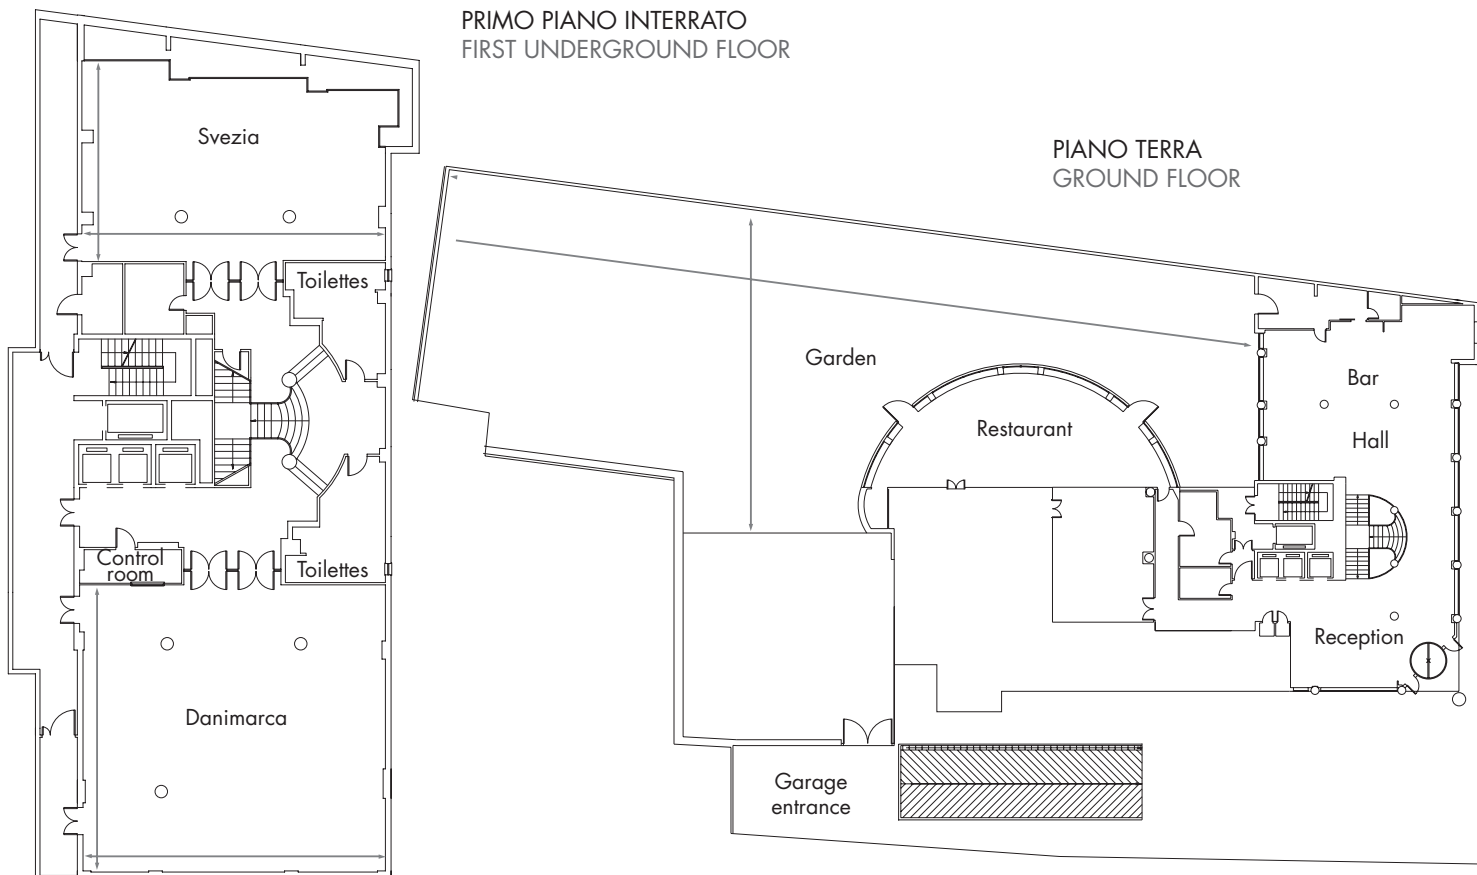

#### KEY FEATURES

- Very close to the MICO and the Milan City Exhibition Centre.
- M5 Gerusalemme subway station at 100 meters from the hotel
- Garden for open air events.
- Free internet access starting from the superior room.
- Free internet Wi-Fi.

#### GOOD TO KNOW

- Fitness suite and sauna.
- "Pillowow" the choice of the preferred pillow.
- Private garage.
- The hotel is outside of area C.

Air Terminal Malpensa Express - 2,8 km  
Air Terminal Malpensa Express - 2,8 km

Centro città  
City centre

Linea Lilla fermata Gerusalemme - 100 mt  
Lilac Line Gerusalemme station - 100 mt

MiCo/Fiera Milano City - 900 mt  
MiCo/Fiera Milano City - 900 mt

**Attrezzature standard gratuite:**  
Free standard meeting equipment: