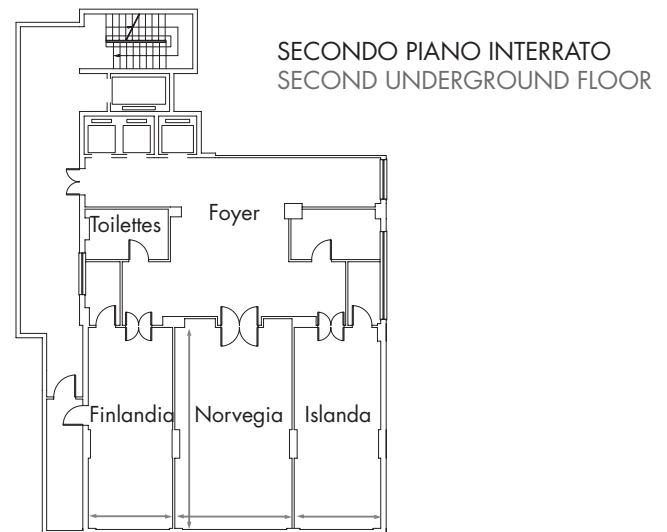

Teatro	Scuola	Tavolo a U	Tavolo unico	Banchetti	Cocktail	Dimensioni	Altezza	Mq	Porte	Luce
Theatre	Classroom	U shape	Board room	Banquets	Cocktail	Dimensions	Height	Sqm	Doors	Light

UNAHOTELS Scandinavia Milano

Danimarca	98	60	40	40	100	130	13,3x12,6	2,7	169	1,5x2,2	
Svezia	77	35	30	30	50	100	12,4x8,8	2,7	109	1,5x2,2	
Norvegia	35	25	22	20	35	30	5,3x9,2	2,7	49	1x2,1	
Islanda	25	10	12	14			3,9x9,2	2,7	36	1x2,1	
Finlandia	24	10	12	14			3,8x9,2	2,7	35	1x2,1	
Finl+Norv+Isl	84						13x9,2	2,7	120		
Imperial Suite		8	8	8			4x6	2,7	25	0,8x2,2	✓
Restaurant					110	150			189		✓
Garden						100			877		✓