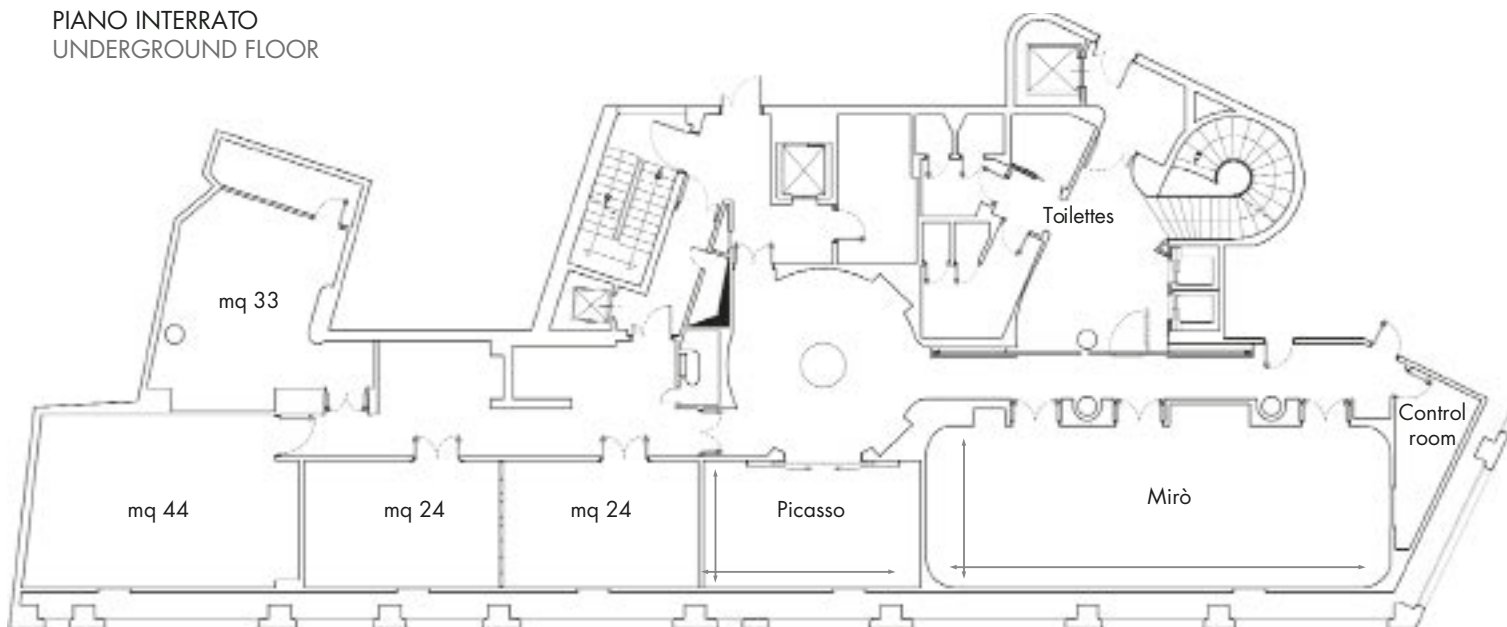

PIANO TERRA
GROUND FLOOR

Attrezzature standard gratuite:
Free standard meeting equipment:

Lavagna a fogli mobili
Flip Chart
Schermo
Screen
Blocco note e penna
Stationary
Hospitality desk
Hospitality desk