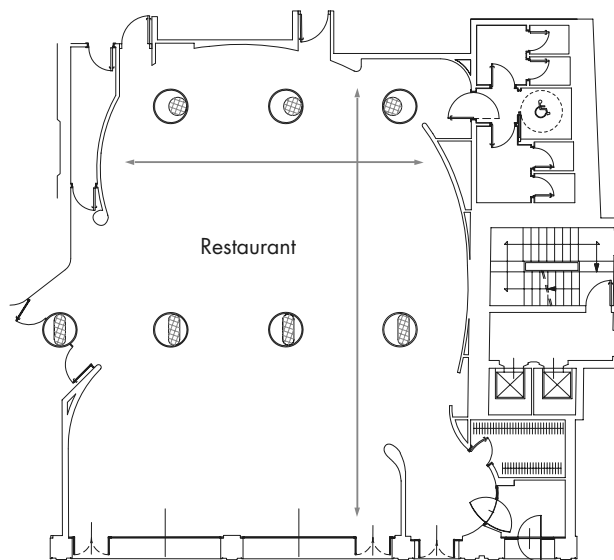

PIANO TERRA
GROUND FLOOR

Attrezzature standard gratuite:
Free standard meeting equipment:

Lavagna a fogli mobili
Flip Chart
Schermo
Screen
Blocco note e penna
Stationary
Hospitality desk
Hospitality desk