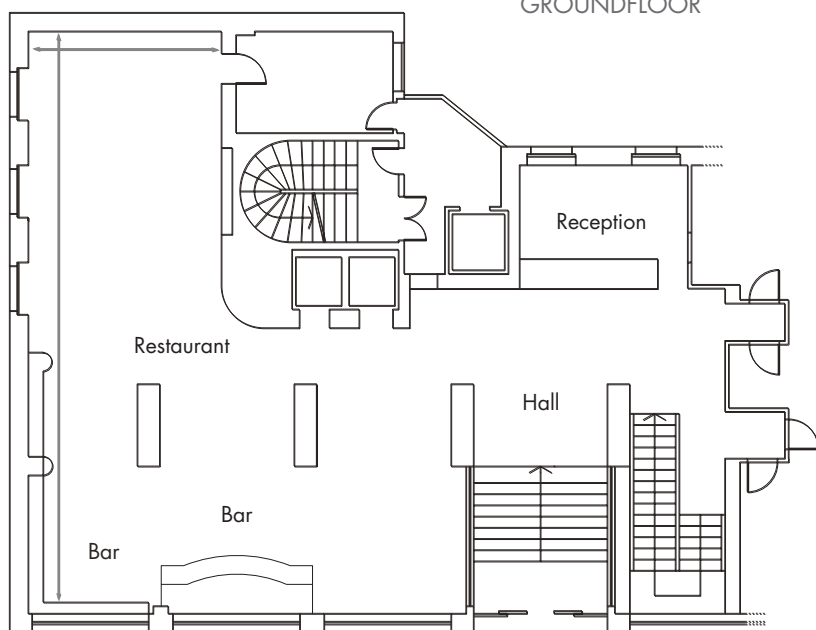

PIANO INTERRATO  
UNDERGROUND FLOOR

PIANO TERRA  
GROUND FLOOR

**Attrezzature standard gratuite:**  
Free standard meeting equipment:

- Lavagna a fogli mobili
- Flip Chart
- Schermo
- Screen
- Blocco note e penna
- Stationary
- Hospitality desk
- Hospitality desk