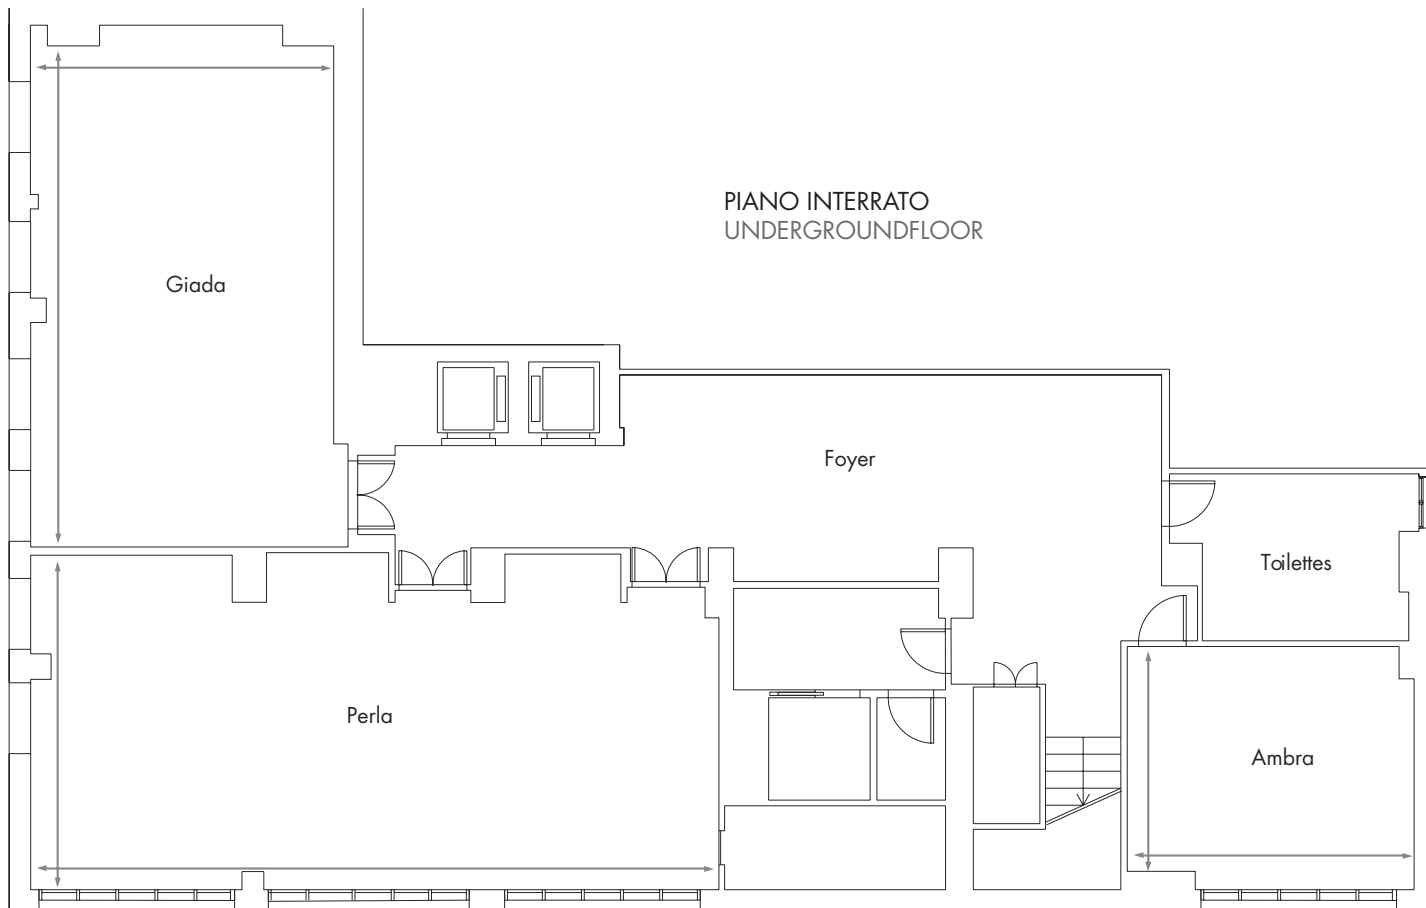

PIANO INTERRATO  
UNDERGROUND FLOOR

PIANO TERRA  
GROUND FLOOR

**Attrezzature standard gratuite:**  
Free standard meeting equipment:

- Lavagna a fogli mobili
- Flip Chart
- Schermo
- Screen
- Blocco note e penna
- Stationary
- Hospitality desk
- Hospitality desk