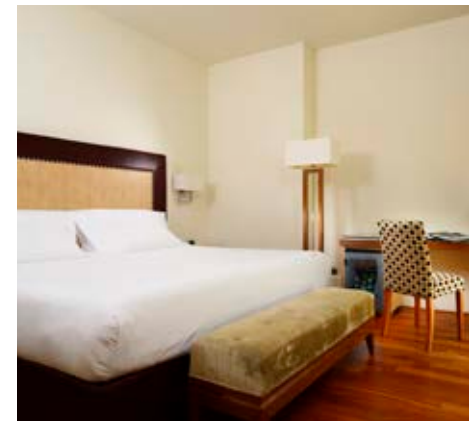

PUNTI DI FORZA

- Situato a pochi passi dalla stazione di Roma Termini, nella quale operano i treni alta velocità e i collegamenti con gli aeroporti di Roma Fiumicino e Ciampino.
- Sale meeting con luce naturale.
- Minibar gratuito a partire dalla camera superior.
- Connessione wi-fi gratuita.

BUONO A SAPERSI

- Garage privato.
- "Pillowow" scelta della tipologia di cuscino preferita.
- Noleggio auto con conducente a speciali condizioni.

In the heart of the capital city and a short walk from the main station, the UNAHOTELS Decò Roma, with its architectural influences and original style, is built over 6 floors and has 197 rooms, meeting rooms, a restaurant and a bar.

THE ROOMS

197 rooms, 11 of which are suites, with a surface area of between 18 m² and 60 m².

RESTAURANTS

The UNA Restaurant serves traditional Italian dishes as well as international food. The "à la carte" menu changes with the seasons using the first fruits in delicious recipes chosen by the Chef.

KEY FEATURES

- Located only a short walk from Rome's main train station where all the high speed trains and connections to Rome's Fiumicino and Ciampino airports operate.
- Meeting rooms with natural light.
- Minibar starting from the superior room.
- Free wi-fi connection.

GOOD TO KNOW

- Private parking.
- "Pillowow" the choice of the preferred pillow.
- Car rental with a driver is available.

L. Da Vinci (FCO) - 30 km
Ciampino (CIA) - 16 km

Centro città
City centre

Termini - 100 mt
Termini - 100 mt

A1 MI-NA uscita Roma Est - 20 km
A1 MI-NA exit Roma Est - 20 km

Nuova Fiera di Roma - 23 km
Exhibition centre - 23 km