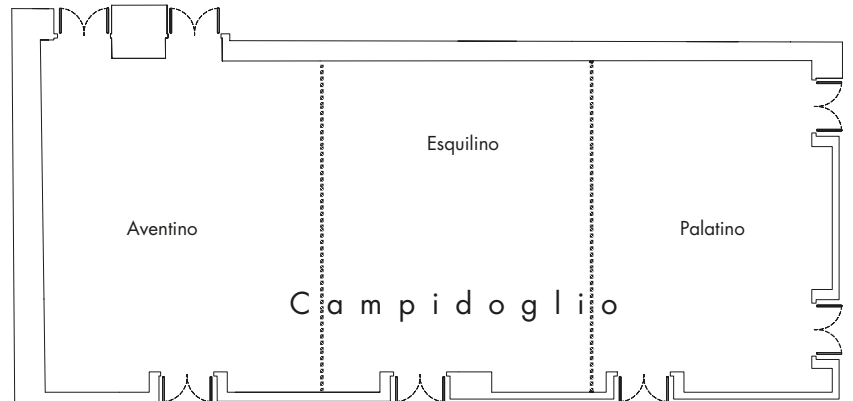

A1 MI-NA uscita Roma Est - 20 km
A1 MI-NA exit Roma Est - 20 km

Nuova Fiera di Roma - 23 km
Exhibition centre - 23 km

PIANO TERRA
GROUND FLOOR

Attrezzature standard gratuite:
Free standard meeting equipment: