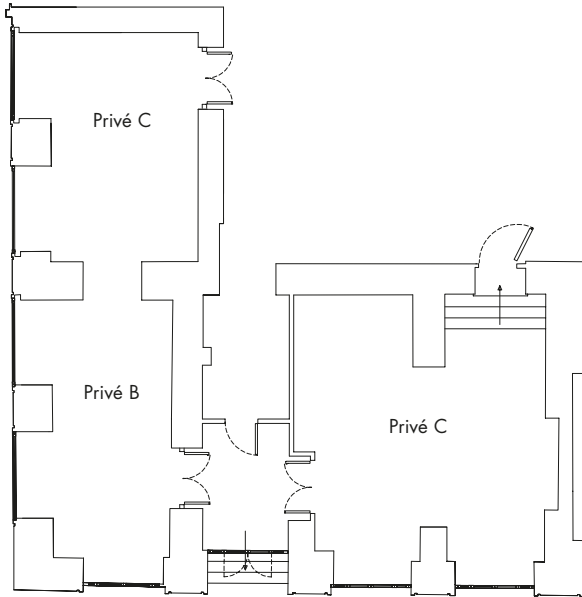

A1 MI-NA uscita Roma Est - 20 km
A1 MI-NA exit Roma Est - 20 km

Nuova Fiera di Roma - 23 km
Exhibition centre - 23 km

PIANO TERRA
GROUND FLOOR

Attrezzature standard gratuite:
Free standard meeting equipment: