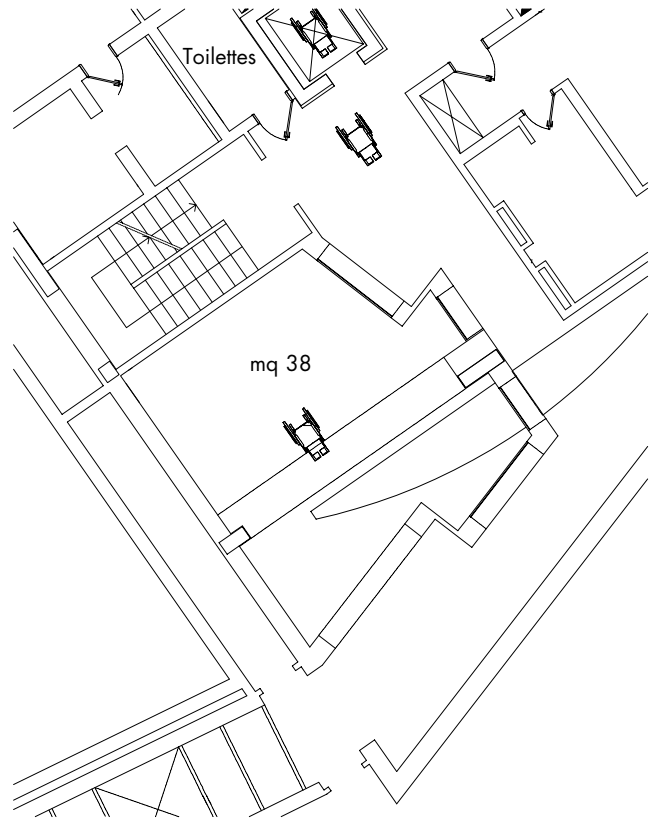

PIANO TERRA
GROUND FLOOR

Attrezzature standard gratuite:
Free standard meeting equipment:

- Lavagna a fogli mobili
- Flip Chart
- Schermo
- Screen
- Blocco note e penna
- Stationary
- Hospitality desk
- Hospitality desk

Servizi su richiesta:
Service on request:

- Referente congressuale in loco
- Meeting specialist on site
- Servizio segreteria
- Secretary service
- Servizio hostess
- Hostesses
- Traduzione simultanea
- Simultaneous translation
- Business centre
- Business centre
- Servizi fotografici
- Photo service
- Allestimenti floreali
- Flower decorations
- Assistenza Tecnica
- Technical Assistance

Attrezzature su richiesta:
Meeting equipment on request:

- Videobeam
- (videoproiettore collegabile a PC con grande schermo)
- LCD projector
- Videoconferenza
- Videoconferenza
- Puntatore laser
- Laser Marker
- Schermo gigante
- (a partire da 2x2 mt)
- Wide screen
- Proiezione diapositive
- Slide projector
- Registrazione audio
- Audio recording

	Teatro Theatre	Scuola Classroom	Tavolo a U U shape	Tavolo unico Board room	Banchetti Banquets	Cocktail Cocktail	Dimensioni Dimensions	Altezza Height	m² m²	Porte Doors	Luce Light

UNAHOTELS Palazzo Mannaioni Toscana

Clemente	50	45	40	35	40	70	6,5x12,5	4,8	71	2x2,3	√
Lina			15	16			4x6	3,5	22	0,9x2,1	√
Restaurant					80		15x13,2		120		√