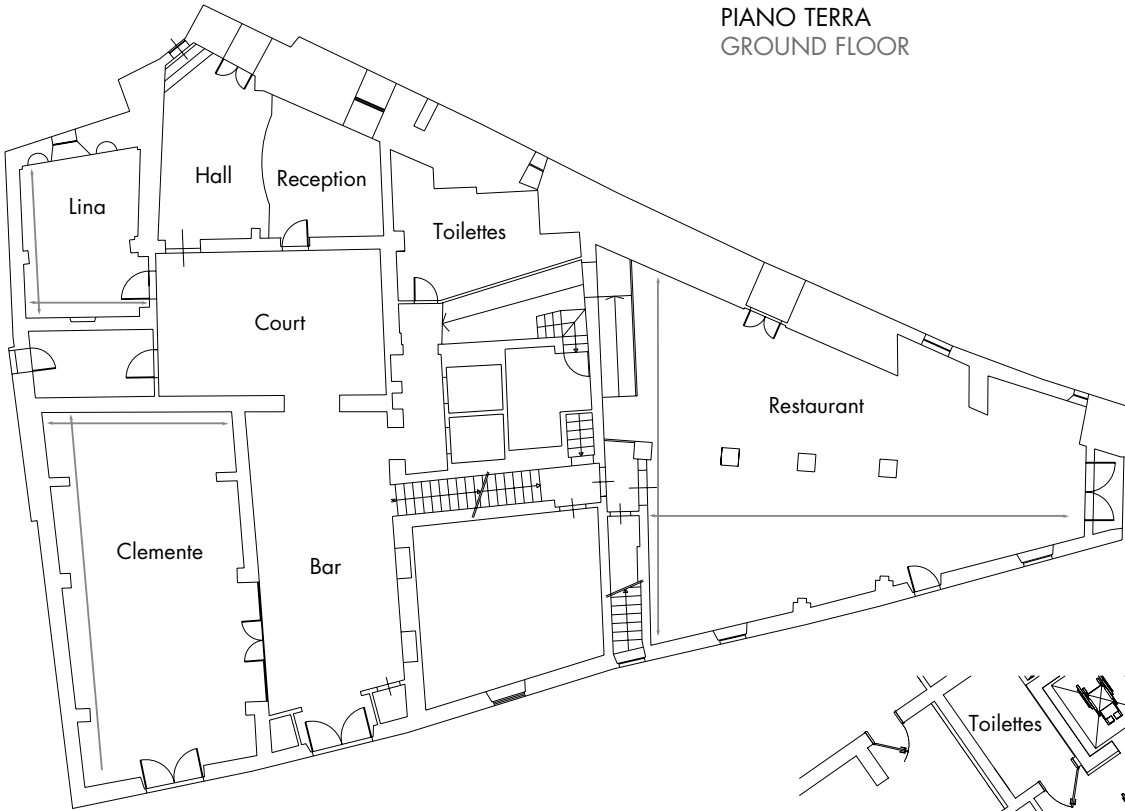

PIANO TERRA
GROUND FLOOR

Attrezzature standard gratuite:
Free standard meeting equipment:

- Lavagna a fogli mobili
- Flip Chart
- Schermo
- Screen
- Blocco note e penna
- Stationary
- Hospitality desk
- Hospitality desk

Servizi su richiesta:
Service on request:

- Referente congressuale in loco
- Meeting specialist on site
- Servizio segreteria
- Secretary service
- Servizio hostess
- Hostesses
- Traduzione simultanea
- Simultaneous translation
- Business centre
- Business centre
- Servizi fotografici
- Photo service
- Allestimenti floreali
- Flower decorations
- Assistenza Tecnica
- Technical Assistance

Attrezzature su richiesta:
Meeting equipment on request:

- Videobeam
- (videoproiettore collegabile a PC con grande schermo)
- LCD projector
- Videoconferenza
- Videoconferenza
- Puntatore laser
- Laser Marker
- Schermo gigante
- (a partire da 2x2 mt)
- Wide screen
- Proiezione diapositive
- Slide projector
- Registrazione audio
- Audio recording

	Teatro Theatre	Scuola Classroom	Tavolo a U U shape	Tavolo unico Board room	Banchetti Banquets	Cocktail Cocktail	Dimensioni Dimensions	Altezza Height	m² m²	Porte Doors	Luce Light

UNAHOTELS Palazzo Mannaioni Toscana

Clemente	50	45	40	35	40	70	6,5x12,5	4,8	71	2x2,3	√
Lina			15	16			4x6	3,5	22	0,9x2,1	√
Restaurant					80		15x13,2		120		√